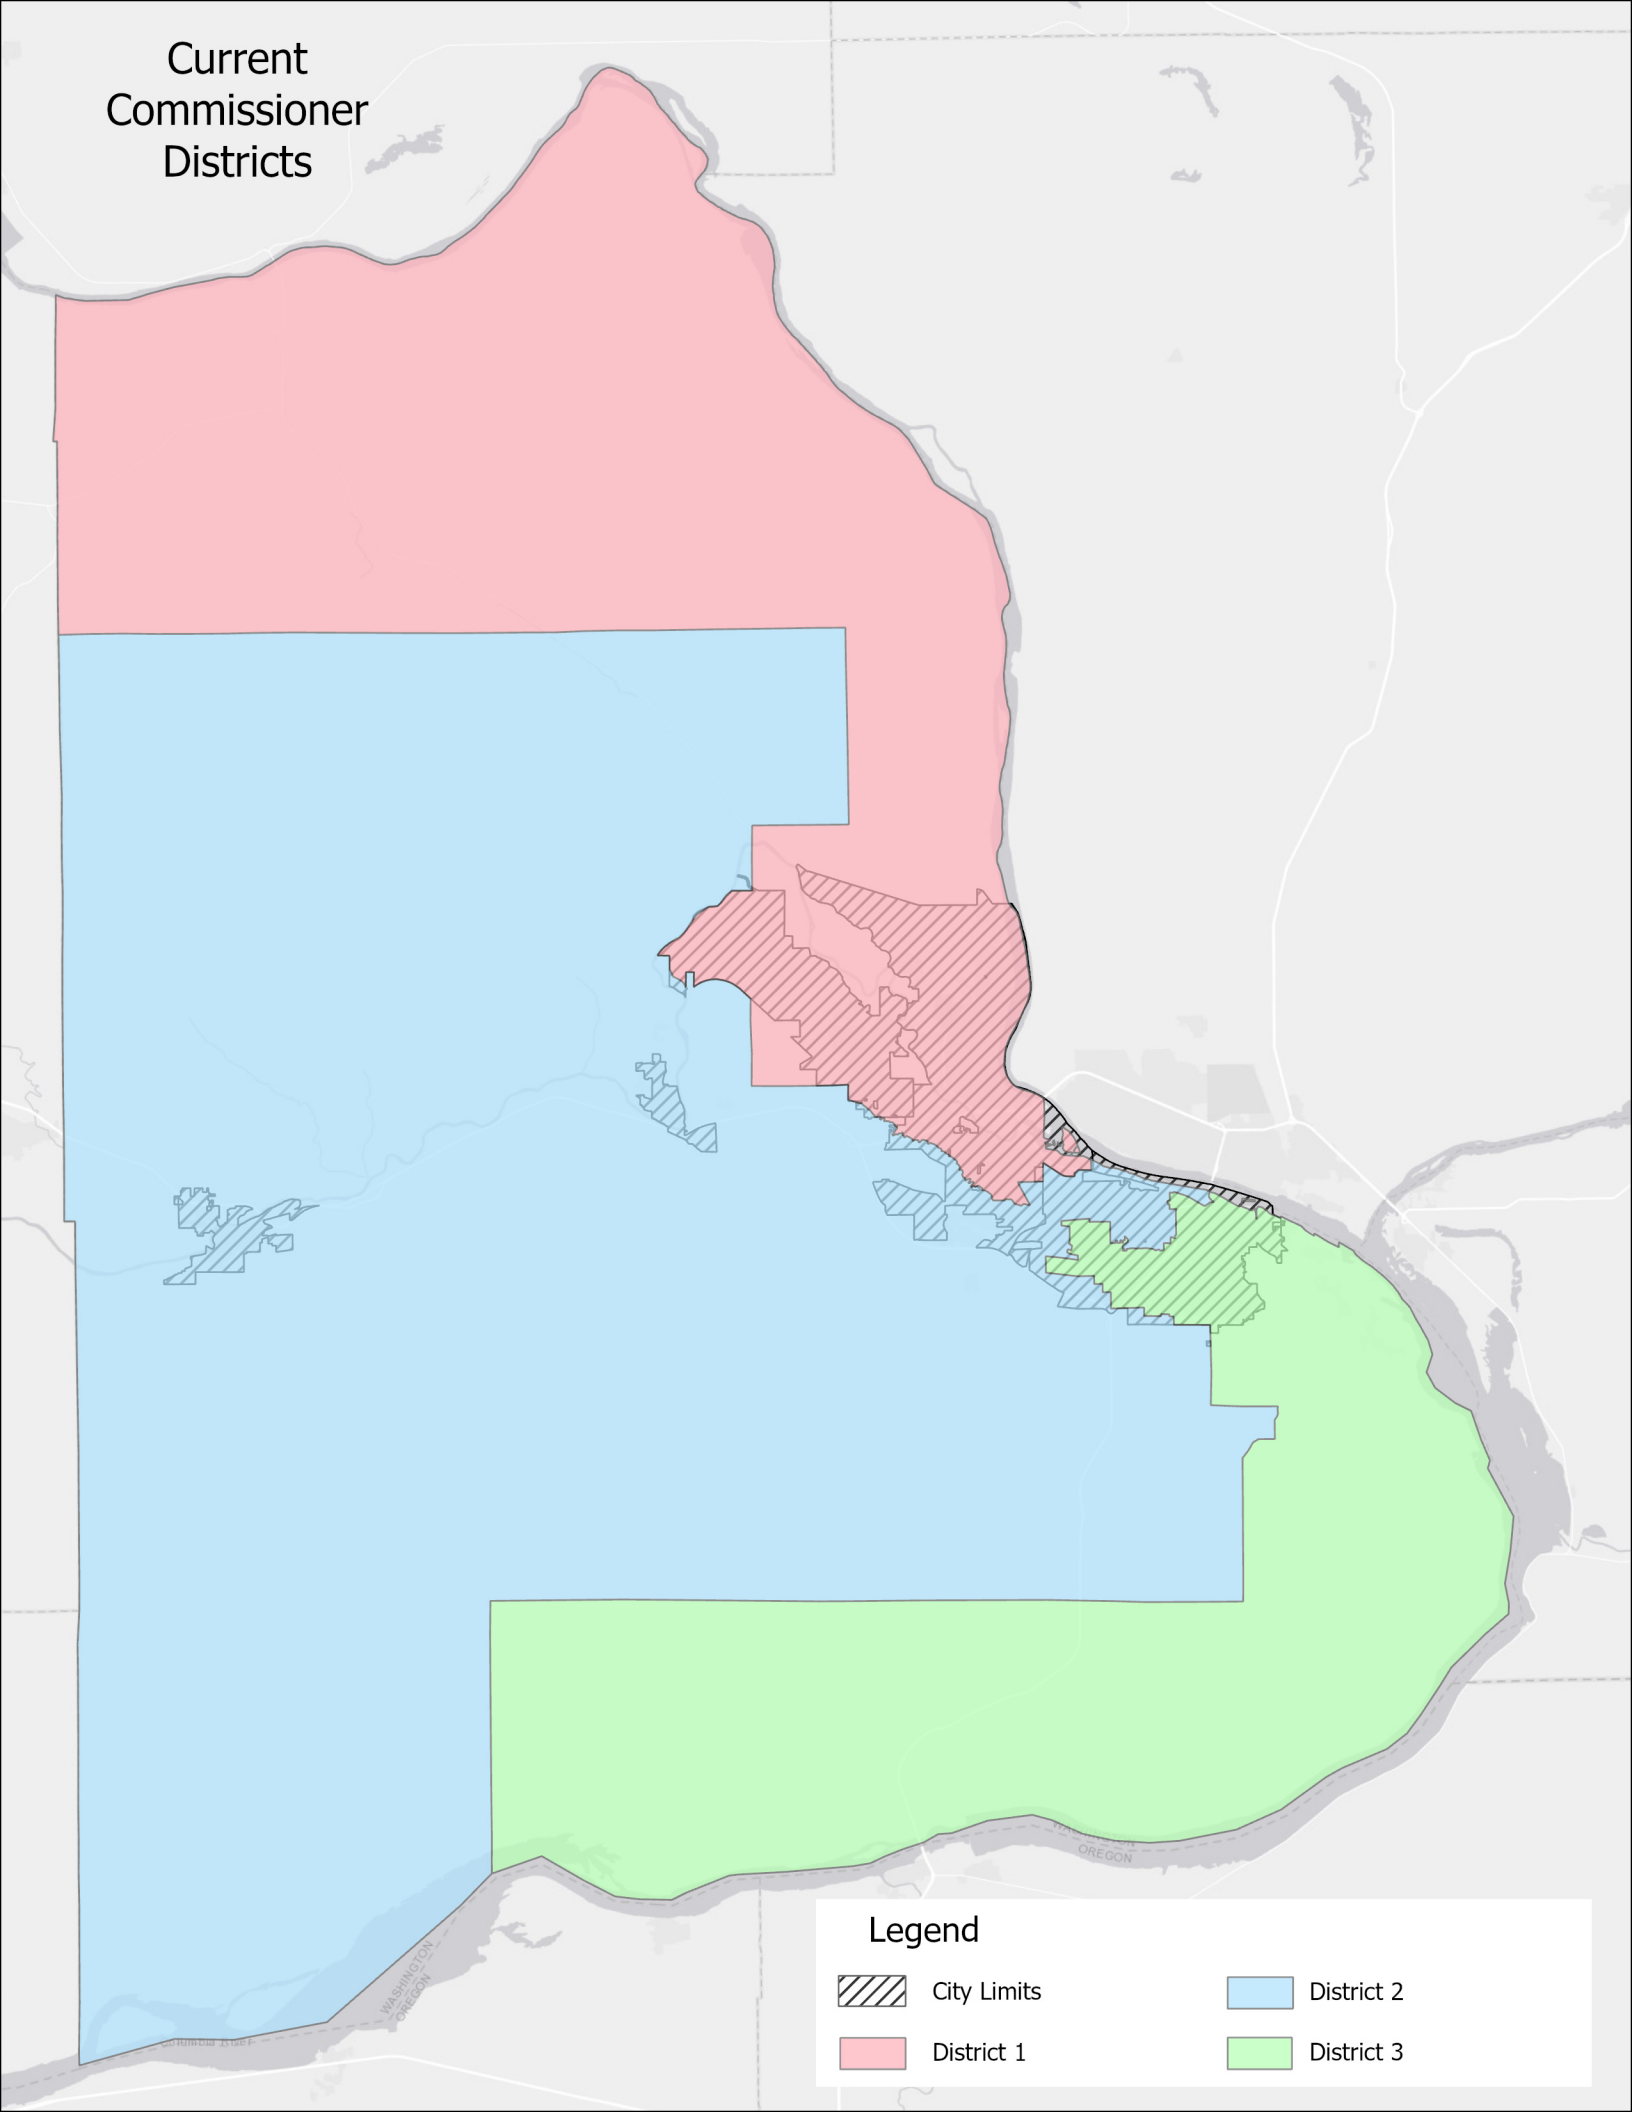

Current Commissioner Districts

Legend

City Limits

District 2

District 1

District 3

Alternative 1

Quick Statistics

District 1

Total Population: 69,622
Hispanic/ Latino: 9,992 (15%)
Non-Hispanic / Latino: 59,630 (85%)
Non-Hispanic, White Alone: 50,995 (73%)
Over 18: 52,224 (75%)

District 2

Total Population: 67,864
Hispanic/ Latino: 15,694 (23%)
Non-Hispanic / Latino: 52,170 (76%)
Non-Hispanic, White Alone: 45,642 (67%)
Over 18: 50,156 (74%)

District 3

Total Population: 69,387
Hispanic/ Latino: 23,653 (34%)
Non-Hispanic / Latino: 45,733 (66%)
Non-Hispanic, White Alone: 39,081 (56%)
Over 18: 50,264 (73%)

Legend

- | | |
|--|---|
|  District 1 |  District 3 |
|  District 2 |  City Limits |
|  Current Boundaries | |

Legend

 Current Boundaries

 District 1

 District 2

 District 3

 City Limits