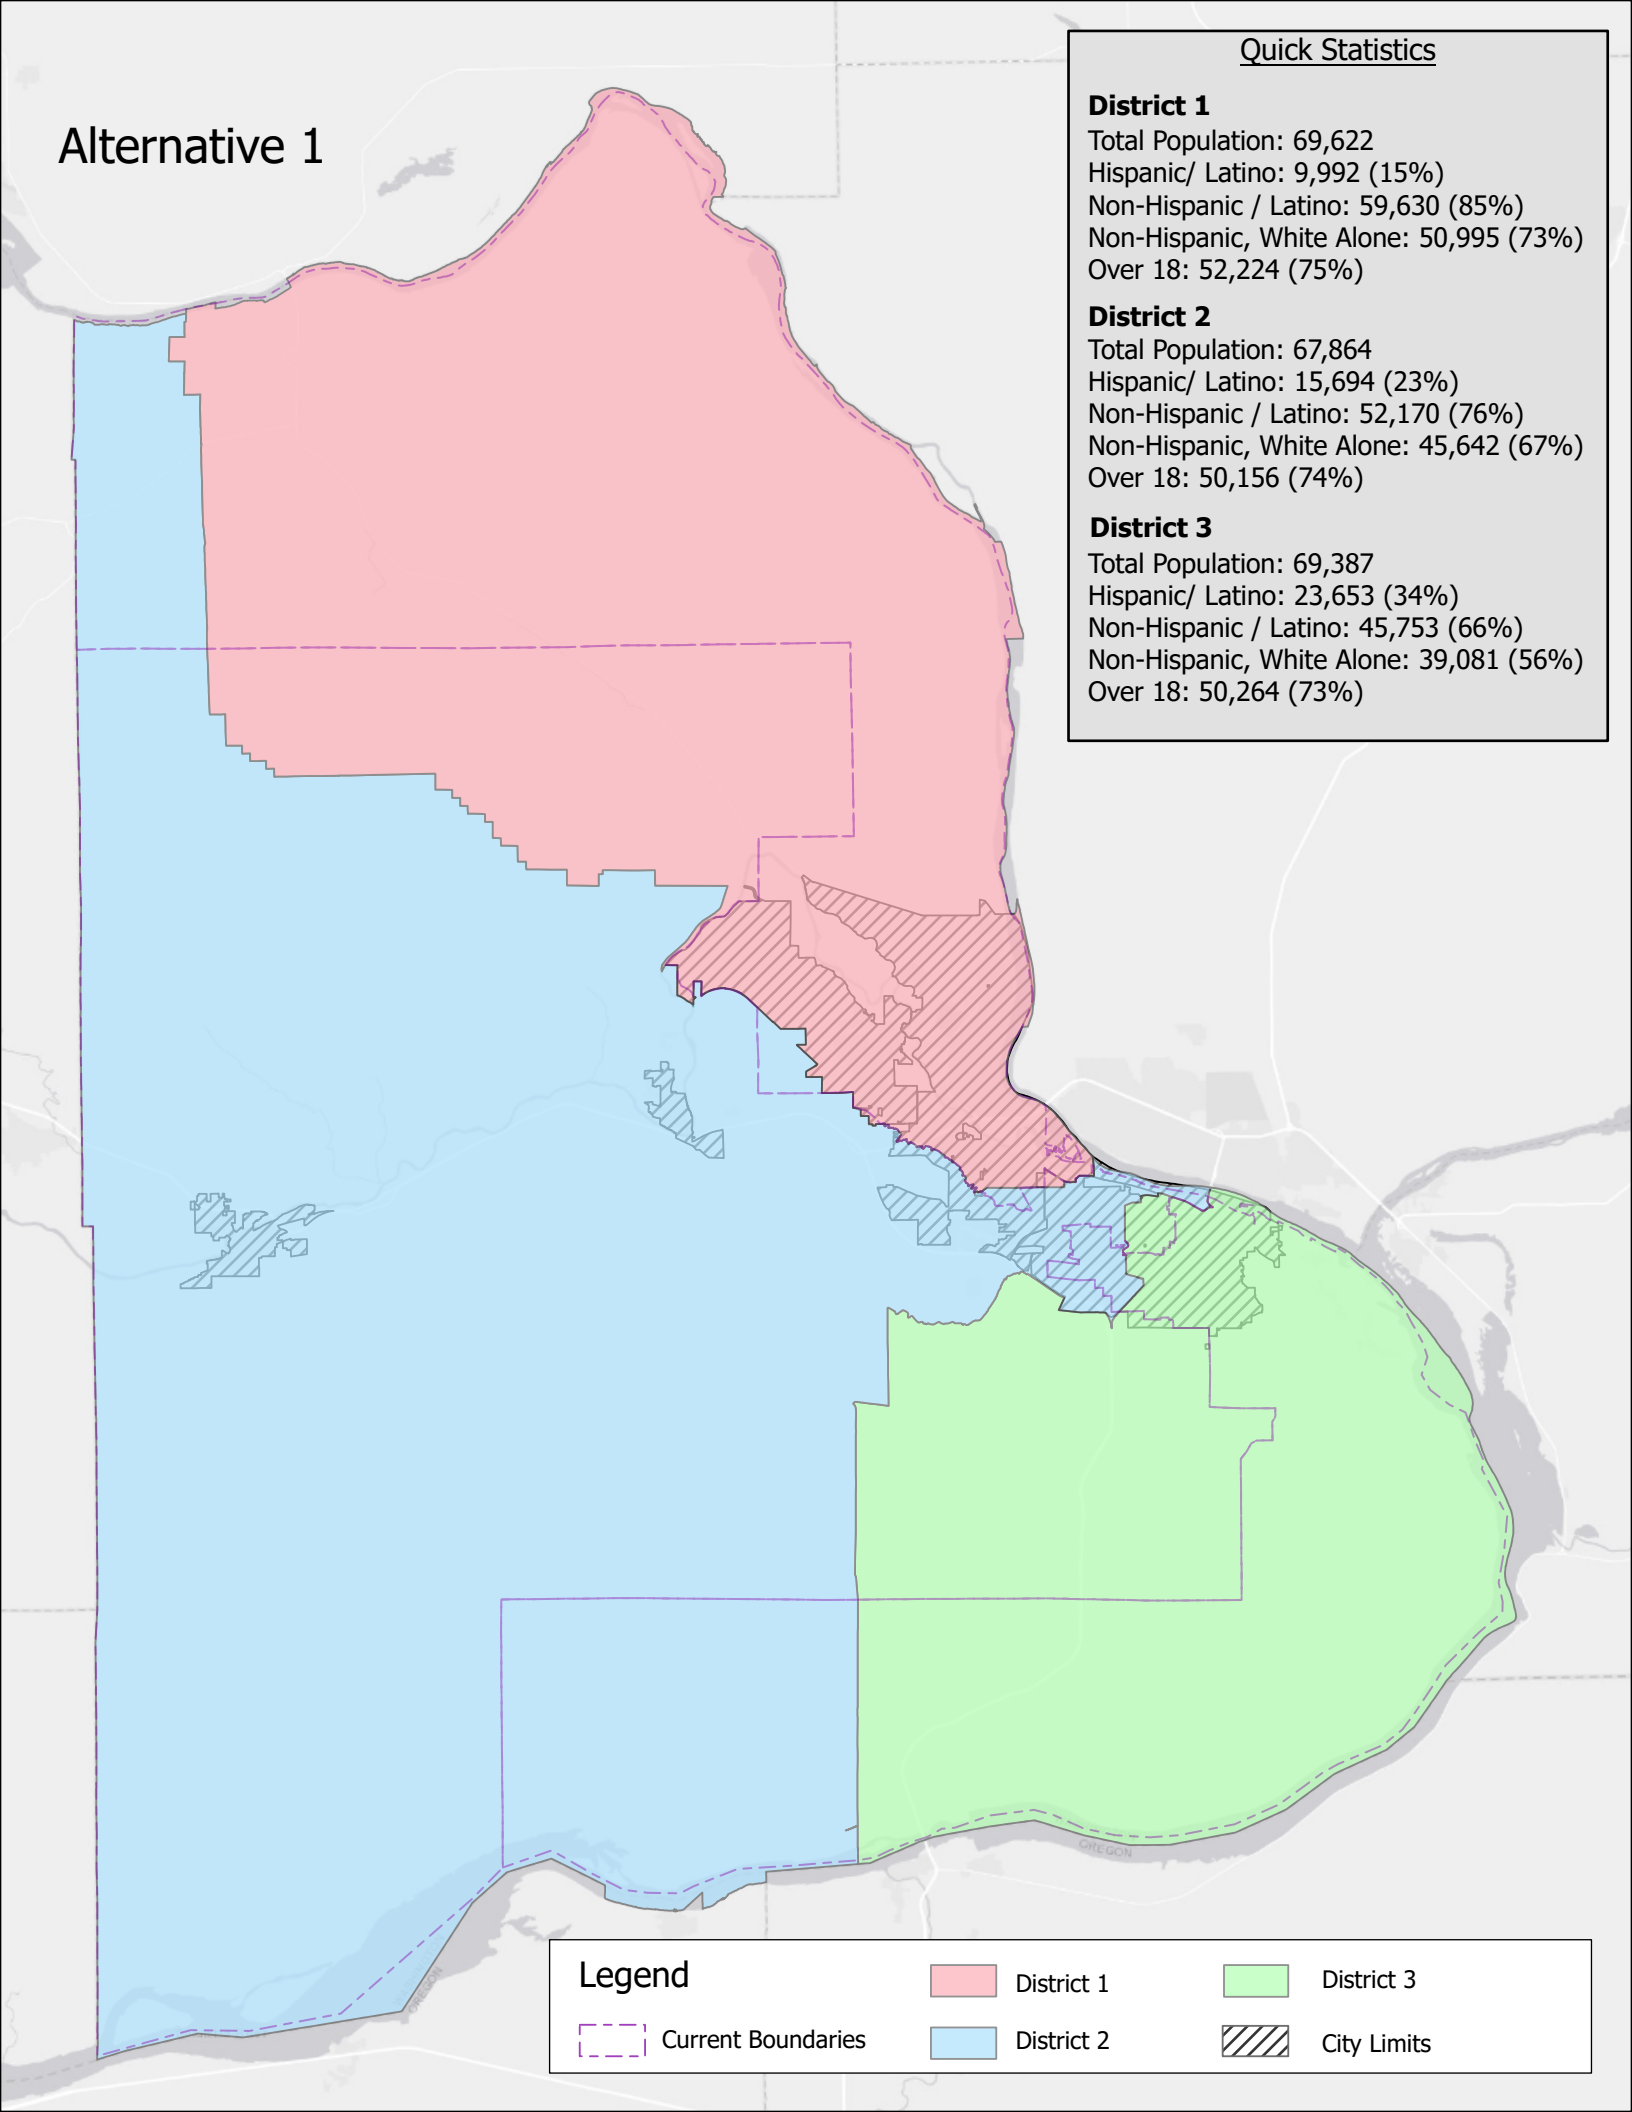

Current Commissioner Districts

Legend

City Limits

District 2

District 1

District 3

Alternative 1

Quick Statistics

District 1

Total Population: 69,622
Hispanic/ Latino: 9,992 (15%)
Non-Hispanic / Latino: 59,630 (85%)
Non-Hispanic, White Alone: 50,995 (73%)
Over 18: 52,224 (75%)

District 2

Total Population: 67,864
Hispanic/ Latino: 15,694 (23%)
Non-Hispanic / Latino: 52,170 (76%)
Non-Hispanic, White Alone: 45,642 (67%)
Over 18: 50,156 (74%)

District 3

Total Population: 69,387
Hispanic/ Latino: 23,653 (34%)
Non-Hispanic / Latino: 45,733 (66%)
Non-Hispanic, White Alone: 39,081 (56%)
Over 18: 50,264 (73%)

Legend

- | | |
|--|---|
|  District 1 |  District 3 |
|  District 2 |  City Limits |
|  Current Boundaries | |

Legend

 Current Boundaries

 District 1

 District 2

 District 3

 City Limits