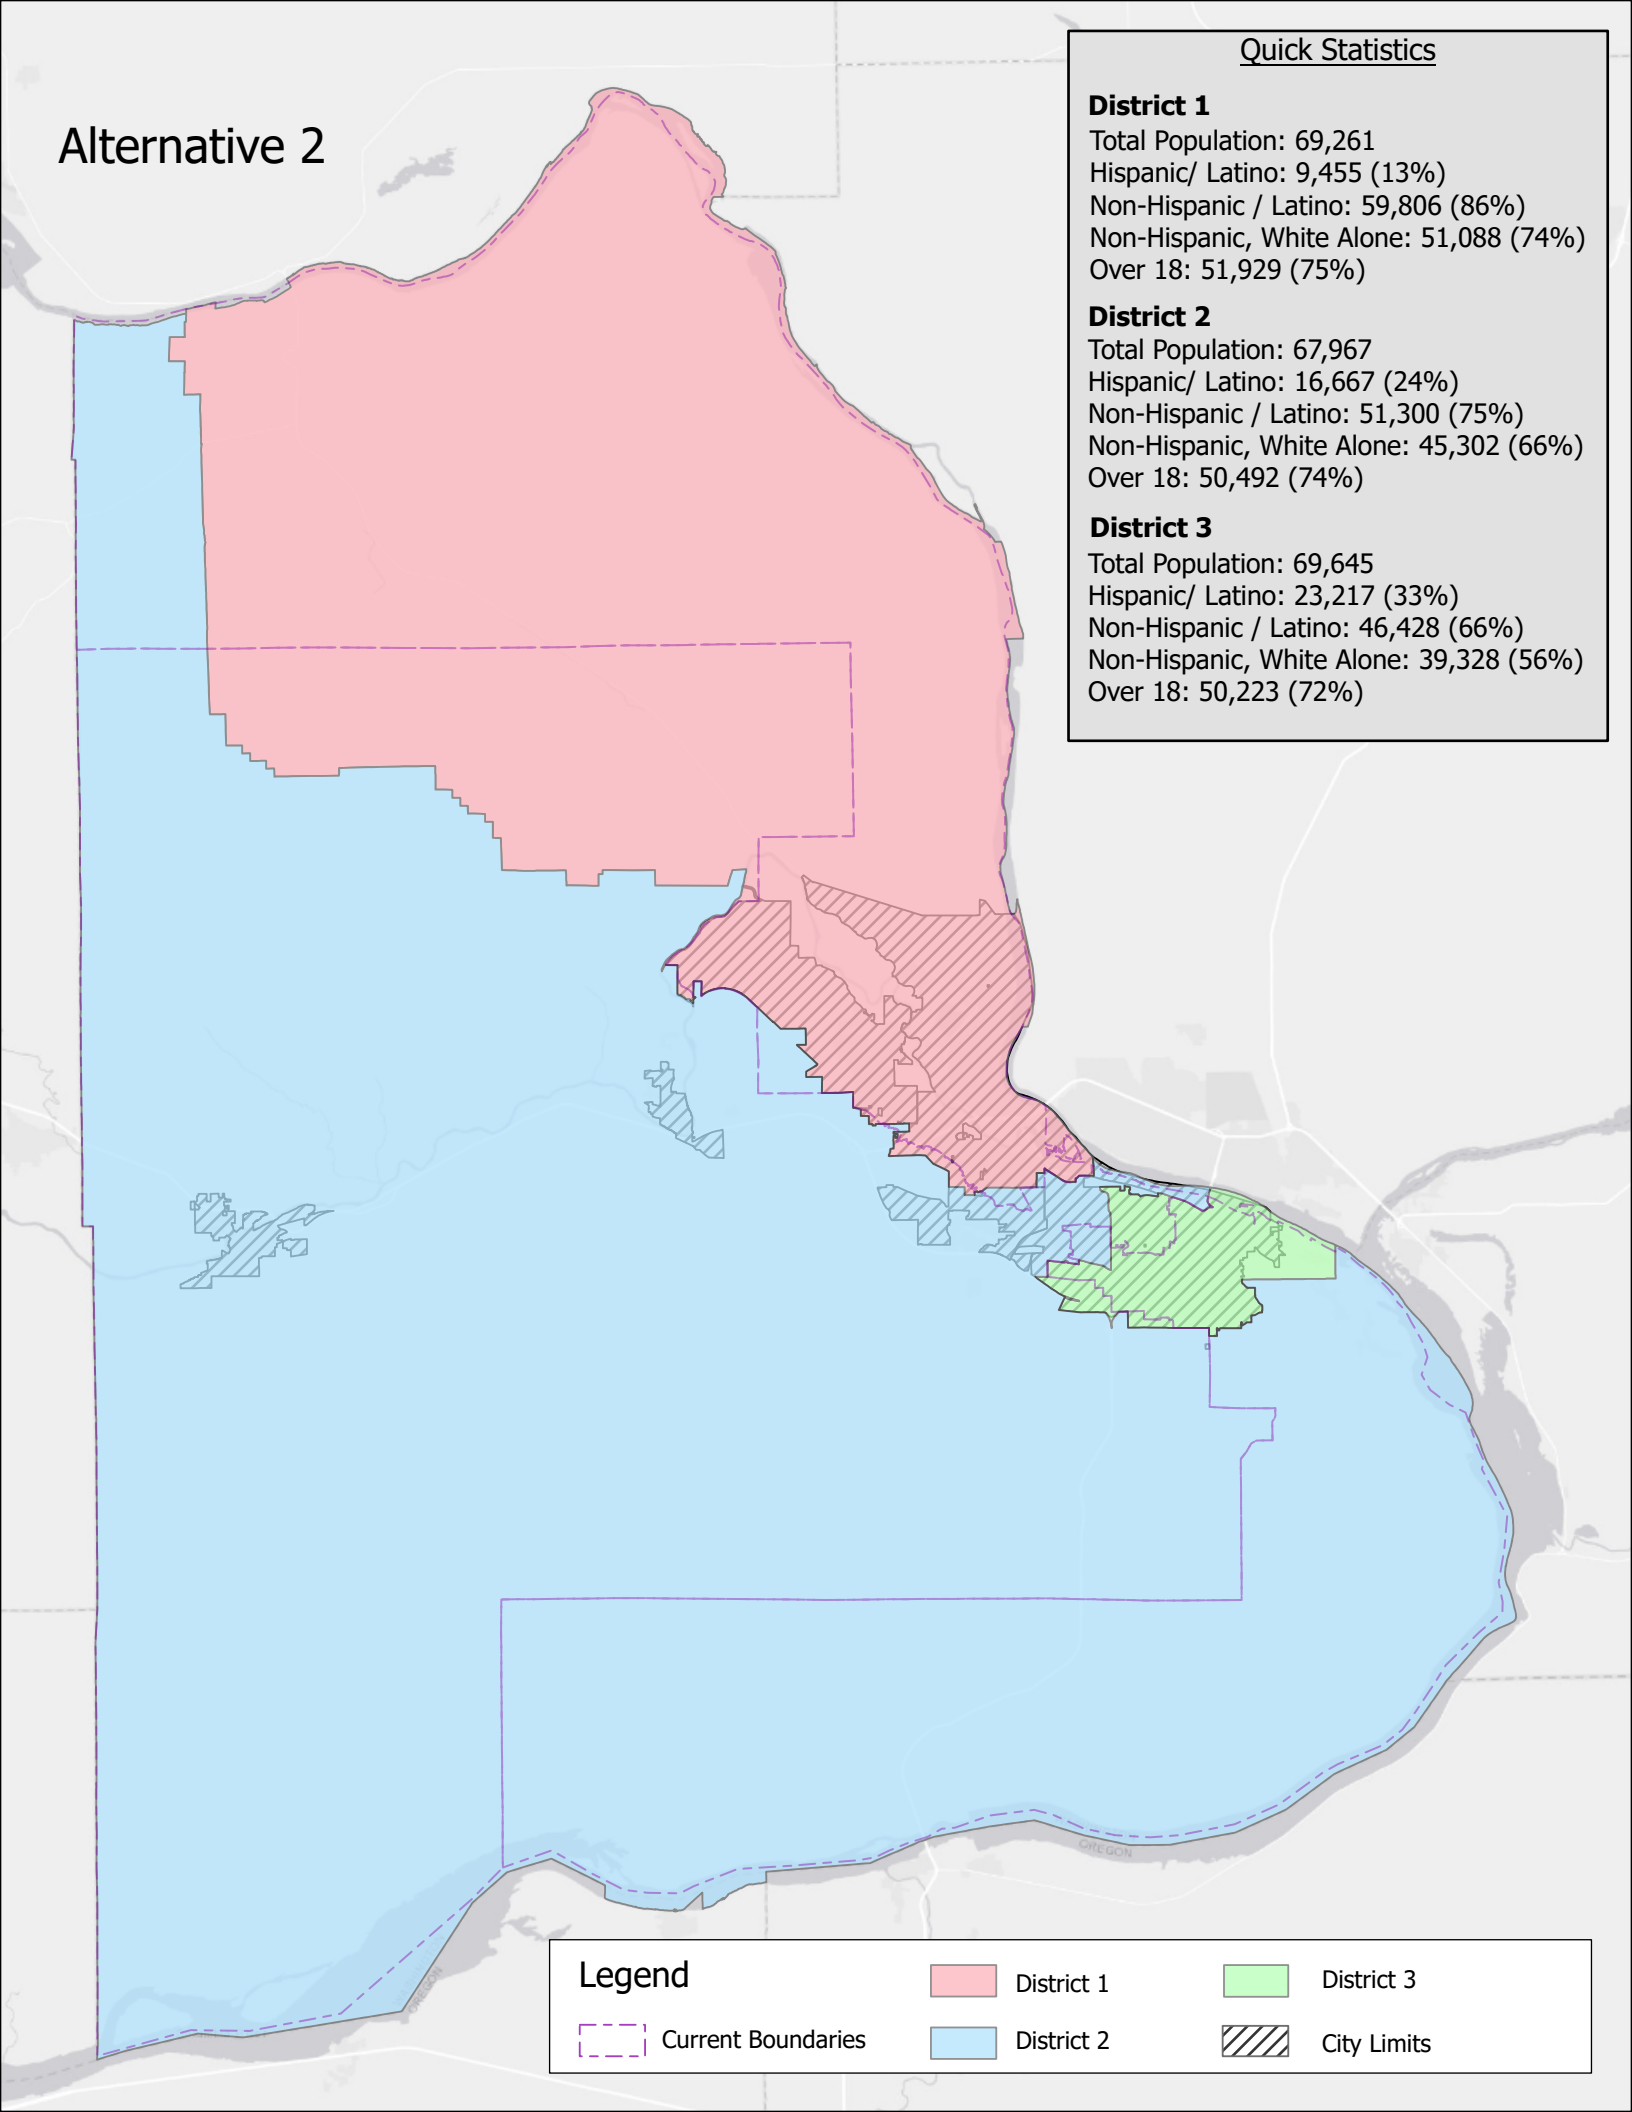

District 3

Total Population: 69,387
Hispanic/ Latino: 23,653 (34%)
Non-Hispanic / Latino: 45,733 (66%)
Non-Hispanic, White Alone: 39,081 (56%)
Over 18: 50,264 (73%)

Legend

- | | |
|--|---|
|  District 1 |  District 3 |
|  District 2 |  City Limits |
|  Current Boundaries | |

Alternative 2

Quick Statistics

District 1

Total Population: 69,261
Hispanic/ Latino: 9,455 (13%)
Non-Hispanic / Latino: 59,806 (86%)
Non-Hispanic, White Alone: 51,088 (74%)
Over 18: 51,929 (75%)

District 2

Legend

- | | |
|--|---|
|  District 1 |  District 3 |
|  Current Boundaries |  District 2 |
| |  City Limits |

Alternative 3

Quick Statistics

District 1

Total Population: 67,931
Hispanic/ Latino: 12,931 (19%)
Non-Hispanic / Latino: 55,000 (80%)
Non-Hispanic, White Alone: 47,739 (70%)
Over 18: 50,981 (75%)

Legend

 Current Boundaries

 District 1

 District 2

 District 3

 City Limits